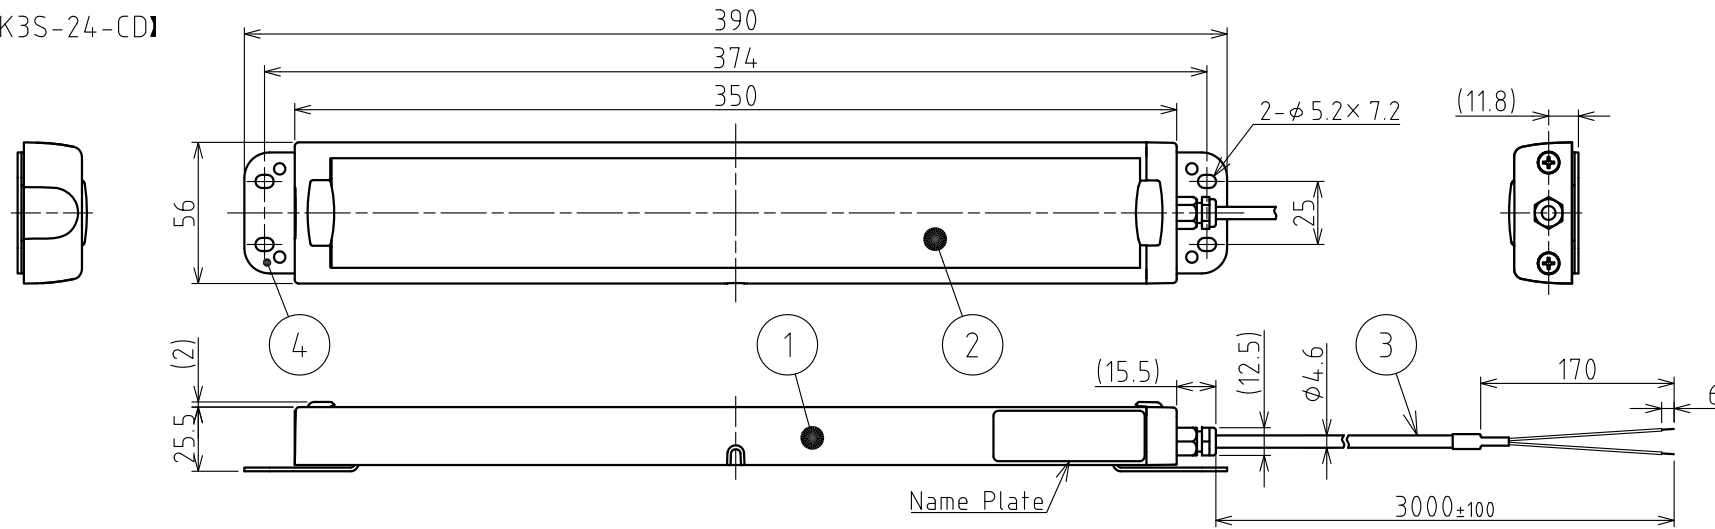

【CWK3S-24-CD】

【CWK6S-24-CD】