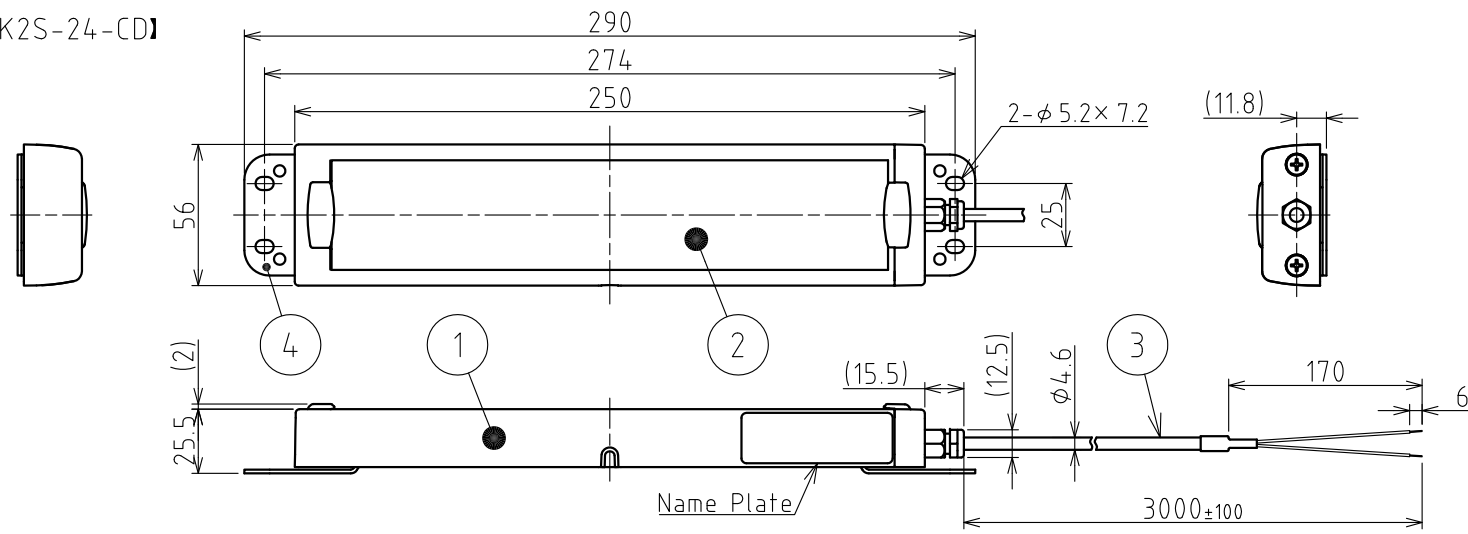

【CWK2S-24-CD】