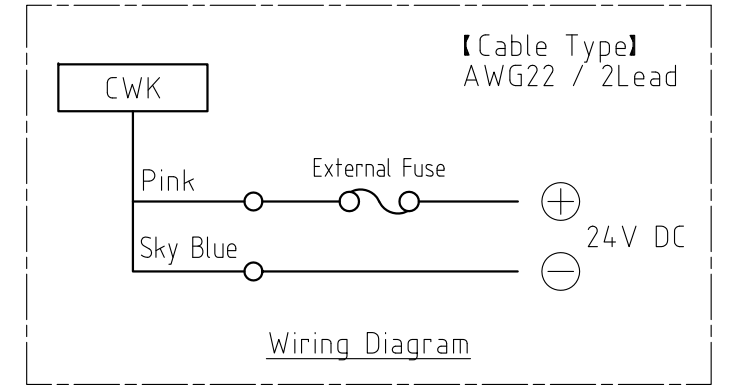

【CWK2S-24-CD】