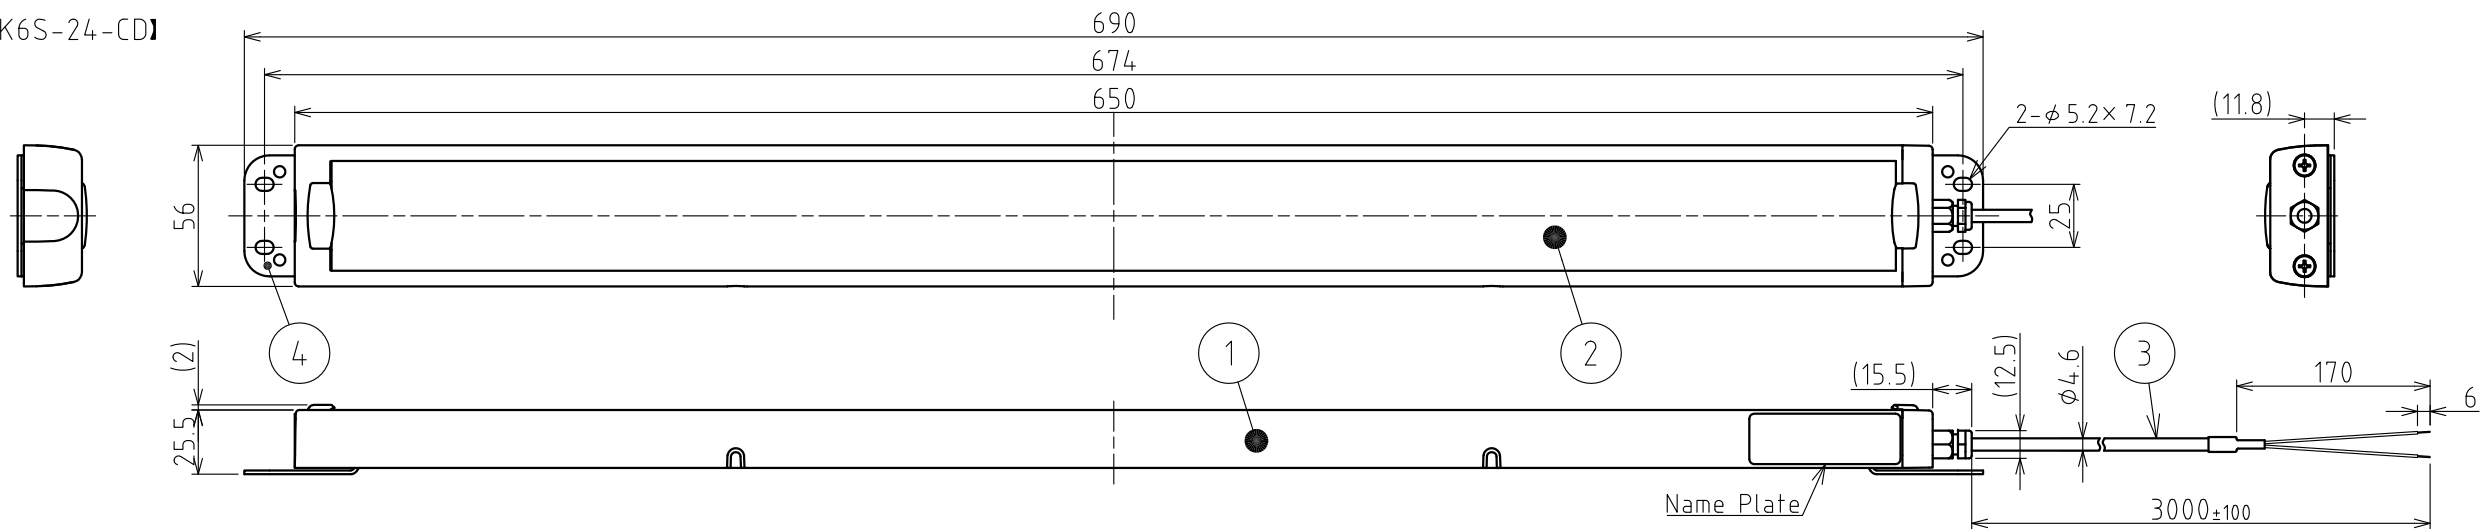

4	Bracket		2	Stainless	
3	Power Cable		1	AWG22 / 2Lead	
2	Glass (Lens)		1	Tempered Glass	
1	Body		1	Aluminium Alloy	
番号 No.	部品名 Part Name	品目コード Part No.	数量 Qty.	材料 & 寸法 & 処理 Material & Size & Finish	記事 Remarks

CWK2S/3S/6S-24-CD
Outer Dimension Drawing

株式会社 パトライト
PATLITE Corporation

CWK3S-24-W18A-2_2